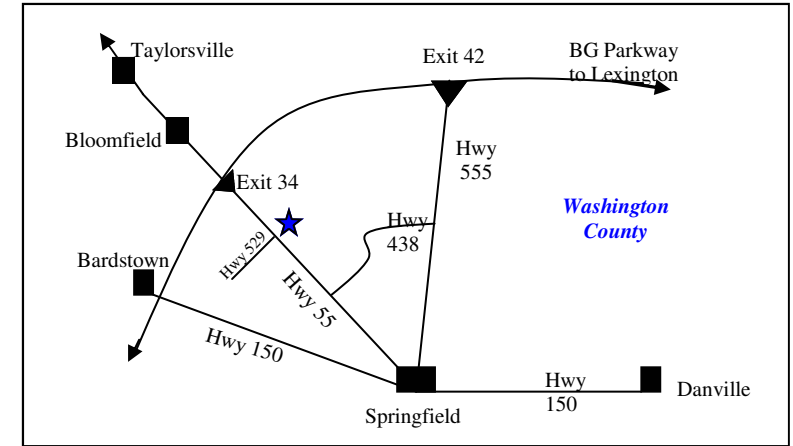

# McKinley Acres

Wonderful McKinley Acres offers a restricted residential neighborhood with easy access to Springfield, Bardstown & Bloomfield. Build your dream home today!!!  
File #1809 REE# 22229

Tract	Acreage	Price
1	2.099	\$15,000
2	6.264	\$35,000
3	2.046	\$15,500
4	2.077	\$15,500
5	1.821	\$15,500
7	1.448	\$25,000
8	1.115	\$15,500
19	1.765	\$15,500
20	2.163	\$15,500
21	2.568	\$15,500