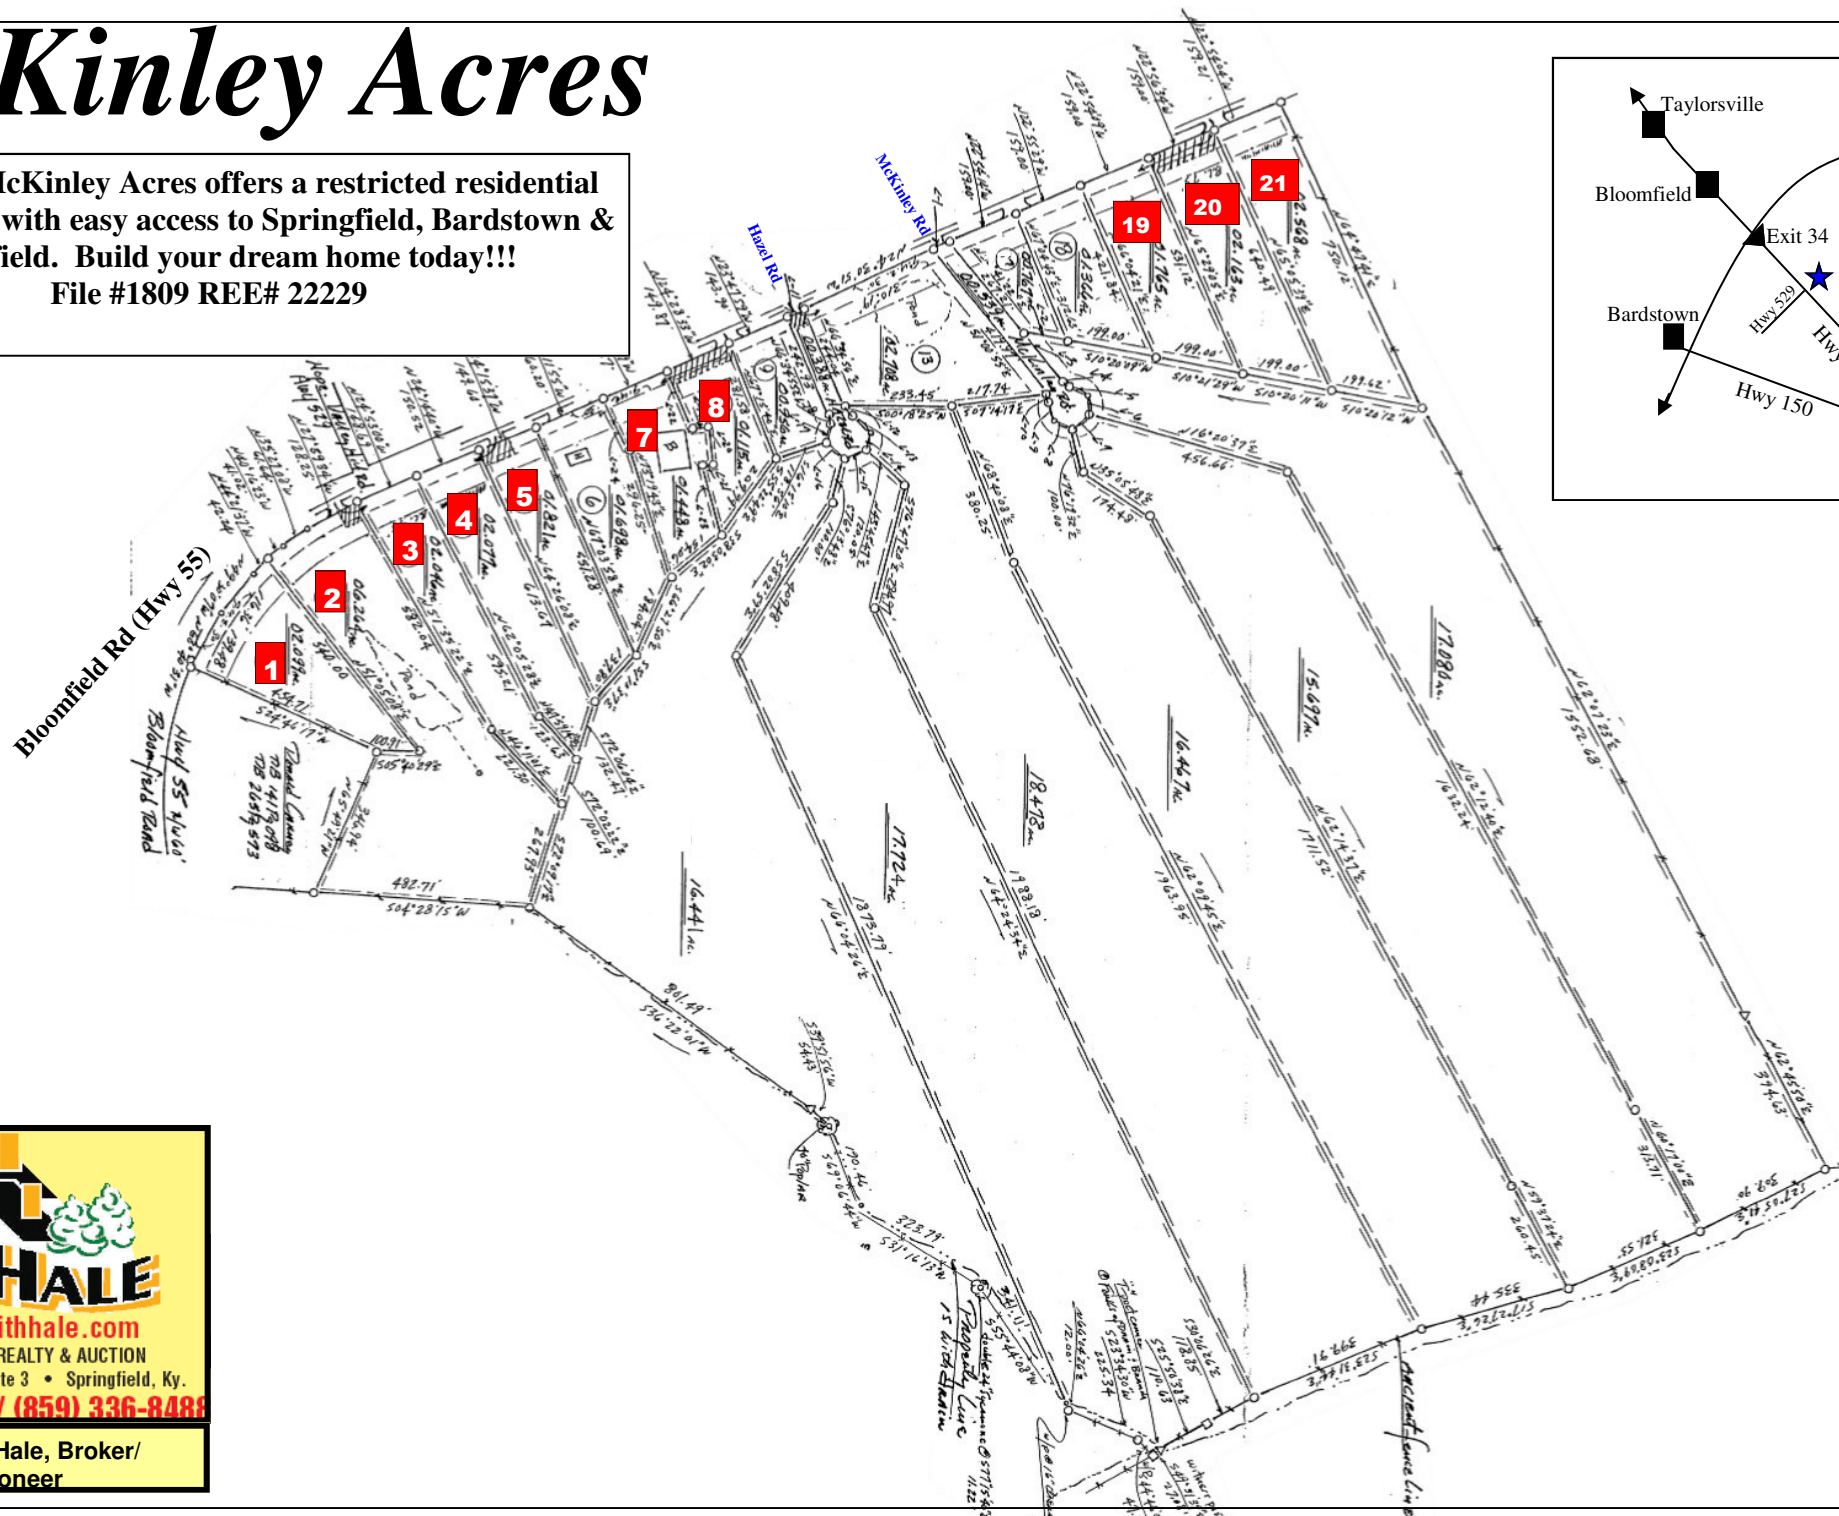

# McKinley Acres

Wonderful McKinley Acres offers a restricted residential neighborhood with easy access to Springfield, Bardstown & Bloomfield. Build your dream home today!!!  
File #1809 REE# 22229

Tract	Acreage	Price
1	2.099	\$15,000
2	6.264	\$35,000
3	2.046	\$15,500
4	2.077	\$15,500
5	1.821	\$15,500
7	1.448	\$25,000
8	1.115	\$15,500
19	1.765	\$15,500
20	2.163	\$15,500
21	2.568	\$15,500