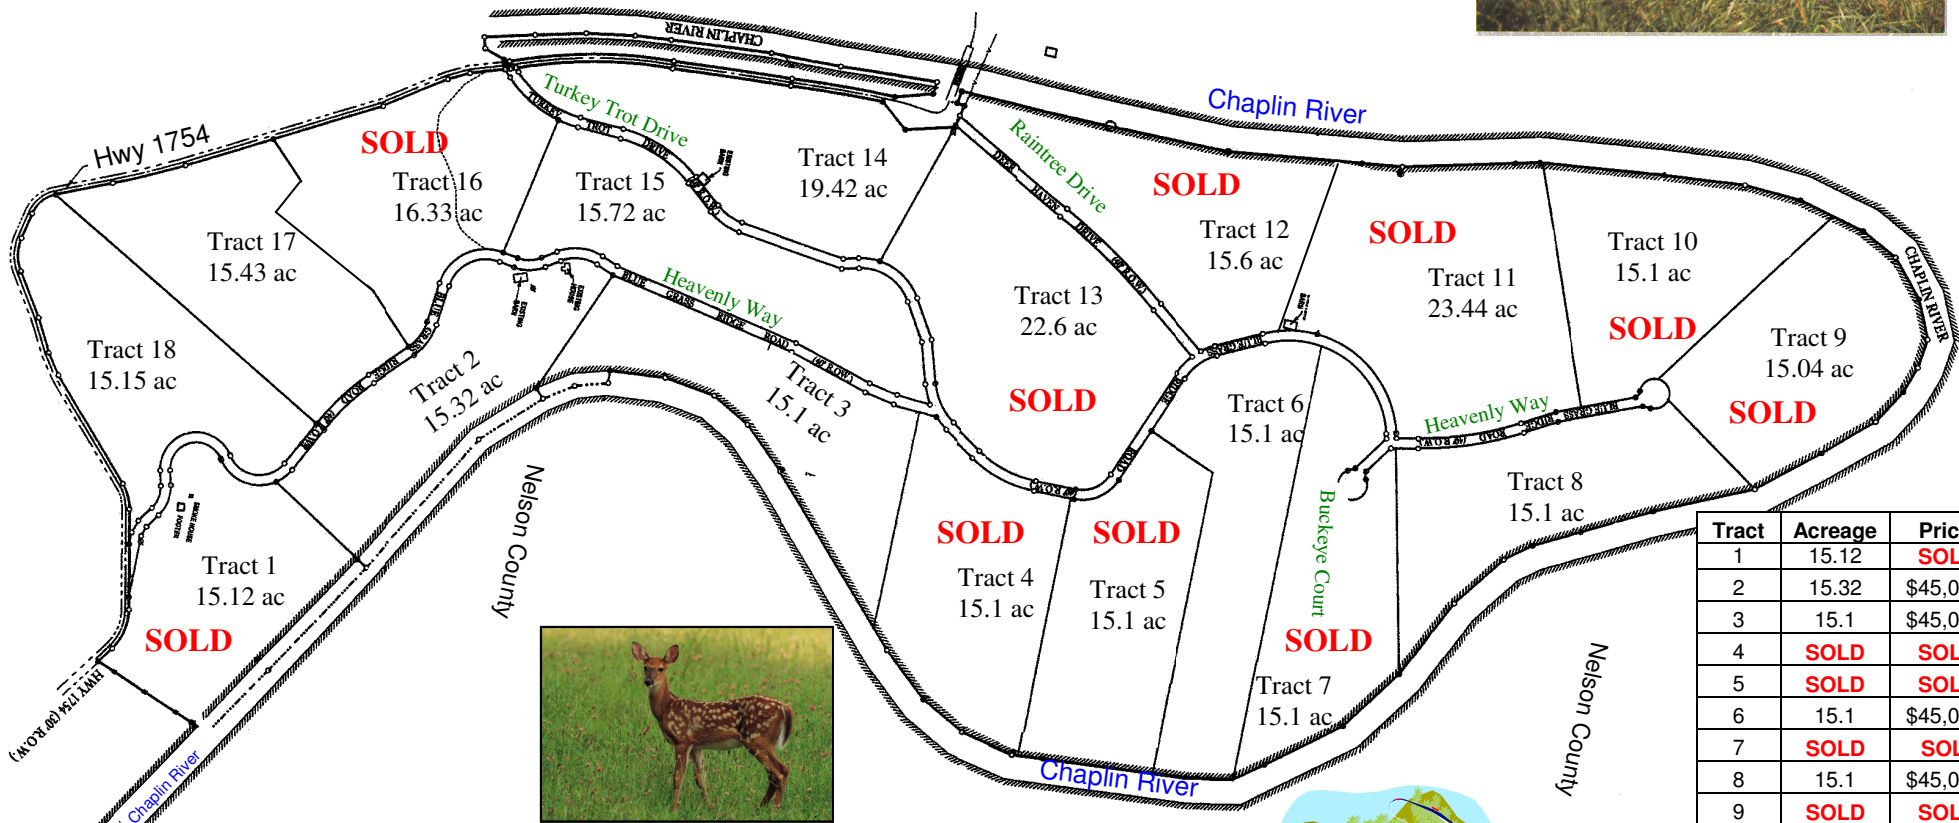

# River Woods Estates

Get your  
Cameras Ready!  
Deer & Turkey  
Galore!

Come live like Huck Finn on the river!  
These great tracts are the ultimate  
getaway with woods, river frontage &  
wildlife! So come on down &  
Pick your tract today! Ree#28370

### Restrictions

- No home or structure shall be erected closer than 35 feet from center of road nor closer than 10 feet to a side line of any lot;
- No houses erected on any lot shall have less than 1,250 square feet on the ground floor;
- No mobile homes allowed;
- Household pets shall be permitted, but none which disturbs the neighbors or becomes a nuisance.
- No collections of junk or inoperable vehicles permitted.

Tract	Acreage	Price
1	15.12	<b>SOLD</b>
2	15.32	\$45,000
3	15.1	\$45,000
4	<b>SOLD</b>	<b>SOLD</b>
5	<b>SOLD</b>	<b>SOLD</b>
6	15.1	\$45,000
7	<b>SOLD</b>	<b>SOLD</b>
8	15.1	\$45,000
9	<b>SOLD</b>	<b>SOLD</b>
10	<b>SOLD</b>	<b>SOLD</b>
11	23.44	<b>SOLD</b>
12	15.5	<b>SOLD</b>
13	<b>SOLD</b>	<b>SOLD</b>
14	19.42	\$45,000
15	15.69	\$45,000
16	<b>SOLD</b>	<b>SOLD</b>
17	15.43	\$45,000
18	15.15	\$45,000
Total		